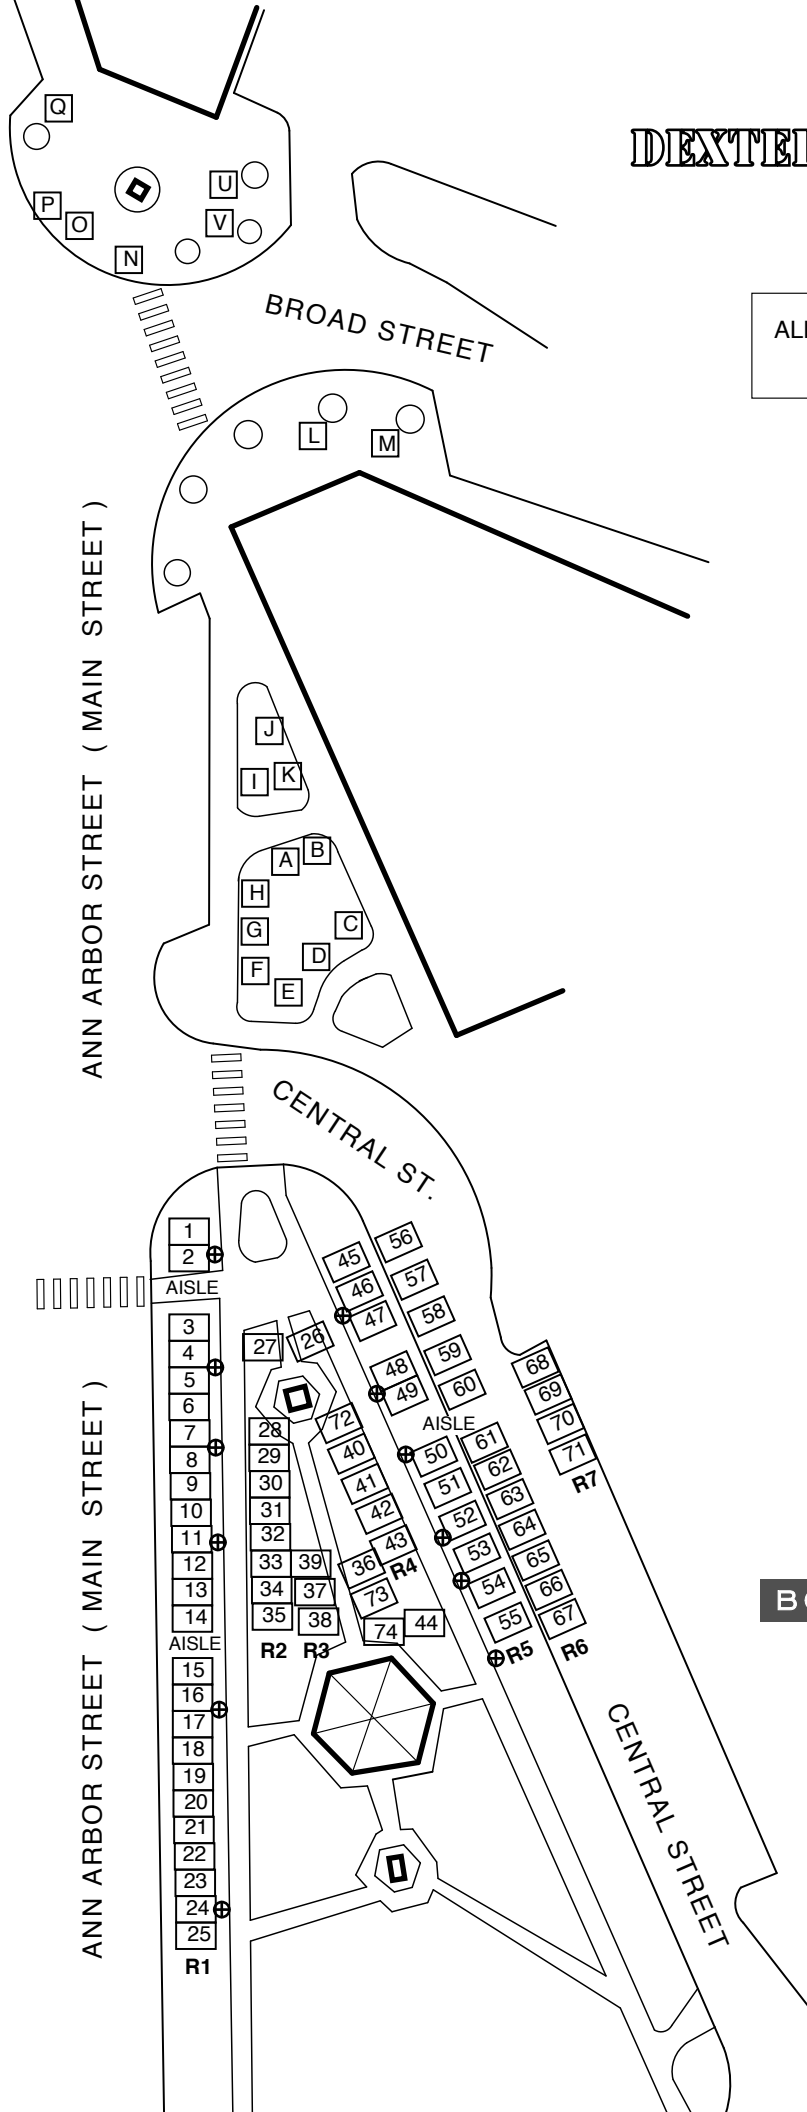

DEXTER DAZE BOOTH MAP

LEGEND

ALL BOOTH SPACES: 10' X 10'

⊕ : TREE

MAP PREPARED BY

ARCHITECTS

BONA & KOLB

DESIGNERS

7910 Ann Arbor Street
Dexter, MI 48130