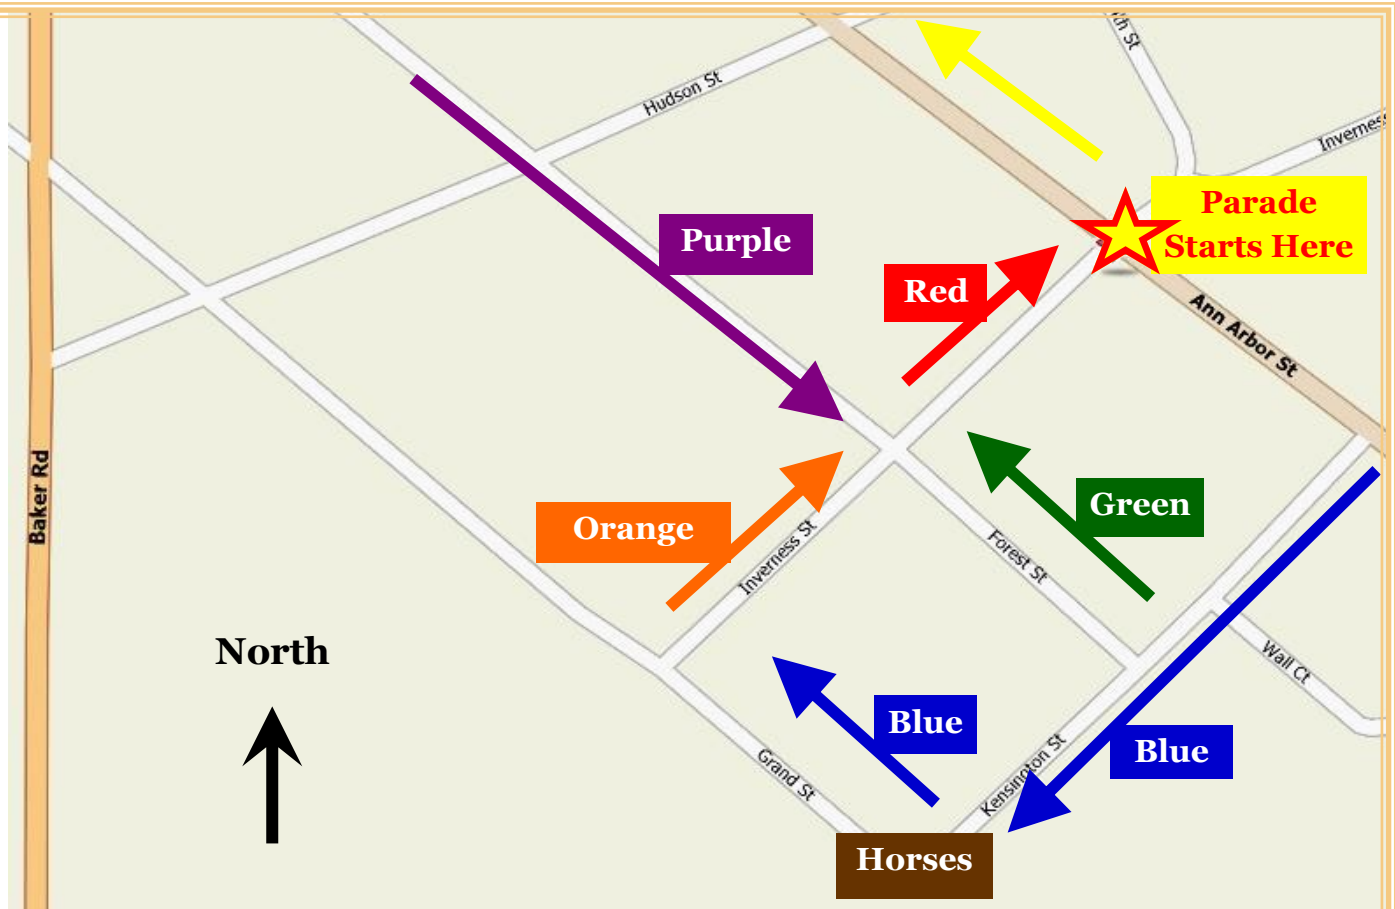

# Parade Line-up

- RED = Police, Fire, Color Guard, Grand Marshall = On Inverness near Dexter-A2 Rd.**
- ORANGE = Dignitaries, Village Council = On Inverness south of Forest**
- GREEN = Band = On Forest facing west between Inverness and Kensington**
- BLUE = Classic Cars = On Kensington and Grand**
- PURPLE = Floats, Special Interest Groups = On Forest facing east towards Inverness**
- BROWN = Horses & Tractors = In school parking lot south of Grand**